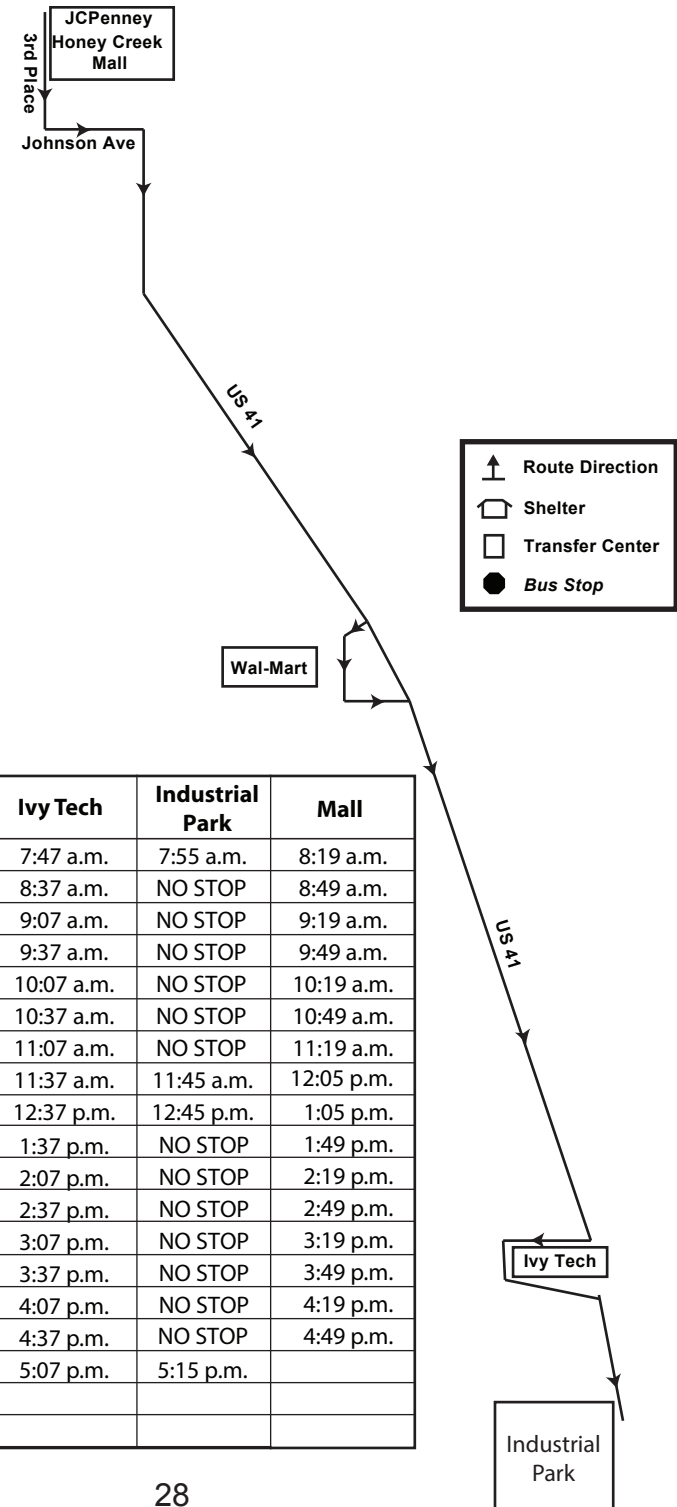

# IvyTech Campus Route

**MONDAY THROUGH THURSDAY**

## TURN BY TURN ROUTE

- Leave Honey Creek Mall at 15 and 45 past the hour.
- Take 3rd Place to Johnson Ave.
- Turn left on Johnson Ave to US 41.
- Turn right on US 41 to Wal-Mart.
- Leave Wal-Mart and turn right on US 41 to Ivy Tech.
- Leave Ivy Tech and turn right to the Industrial Park only at 7:55 am, 11:45 am, 12:45 pm, and 5:15 pm. Leave Industrial Park or Ivy Tech and turn left on US 41 to Johnson Ave.
- Turn left on Johnson Ave to 3rd Place.
- Turn right on 3rd Place to JCPenney.

Mall	Wal-Mart	Ivy Tech	Industrial Park	Mall
7:30 a.m.	NO STOP	7:47 a.m.	7:55 a.m.	8:19 a.m.
8:20 a.m.	8:29 a.m.	8:37 a.m.	NO STOP	8:49 a.m.
8:50 a.m.	8:59 a.m.	9:07 a.m.	NO STOP	9:19 a.m.
9:20 a.m.	9:29 a.m.	9:37 a.m.	NO STOP	9:49 a.m.
9:50 a.m.	9:59 a.m.	10:07 a.m.	NO STOP	10:19 a.m.
10:20 a.m.	10:29 a.m.	10:37 a.m.	NO STOP	10:49 a.m.
10:50 a.m.	10:59 a.m.	11:07 a.m.	NO STOP	11:19 a.m.
11:20 a.m.	11:29 a.m.	11:37 a.m.	11:45 a.m.	12:05 p.m.
12:20 p.m.	12:29 p.m.	12:37 p.m.	12:45 p.m.	1:05 p.m.
1:20 p.m.	1:29 p.m.	1:37 p.m.	NO STOP	1:49 p.m.
1:50 p.m.	1:59 p.m.	2:07 p.m.	NO STOP	2:19 p.m.
2:20 p.m.	2:29 p.m.	2:37 p.m.	NO STOP	2:49 p.m.
2:50 p.m.	2:59 p.m.	3:07 p.m.	NO STOP	3:19 p.m.
3:20 p.m.	3:29 p.m.	3:37 p.m.	NO STOP	3:49 p.m.
3:50 p.m.	3:59 p.m.	4:07 p.m.	NO STOP	4:19 p.m.
4:20 p.m.	4:29 p.m.	4:37 p.m.	NO STOP	4:49 p.m.
4:50 p.m.	4:59 p.m.	5:07 p.m.	5:15 p.m.	